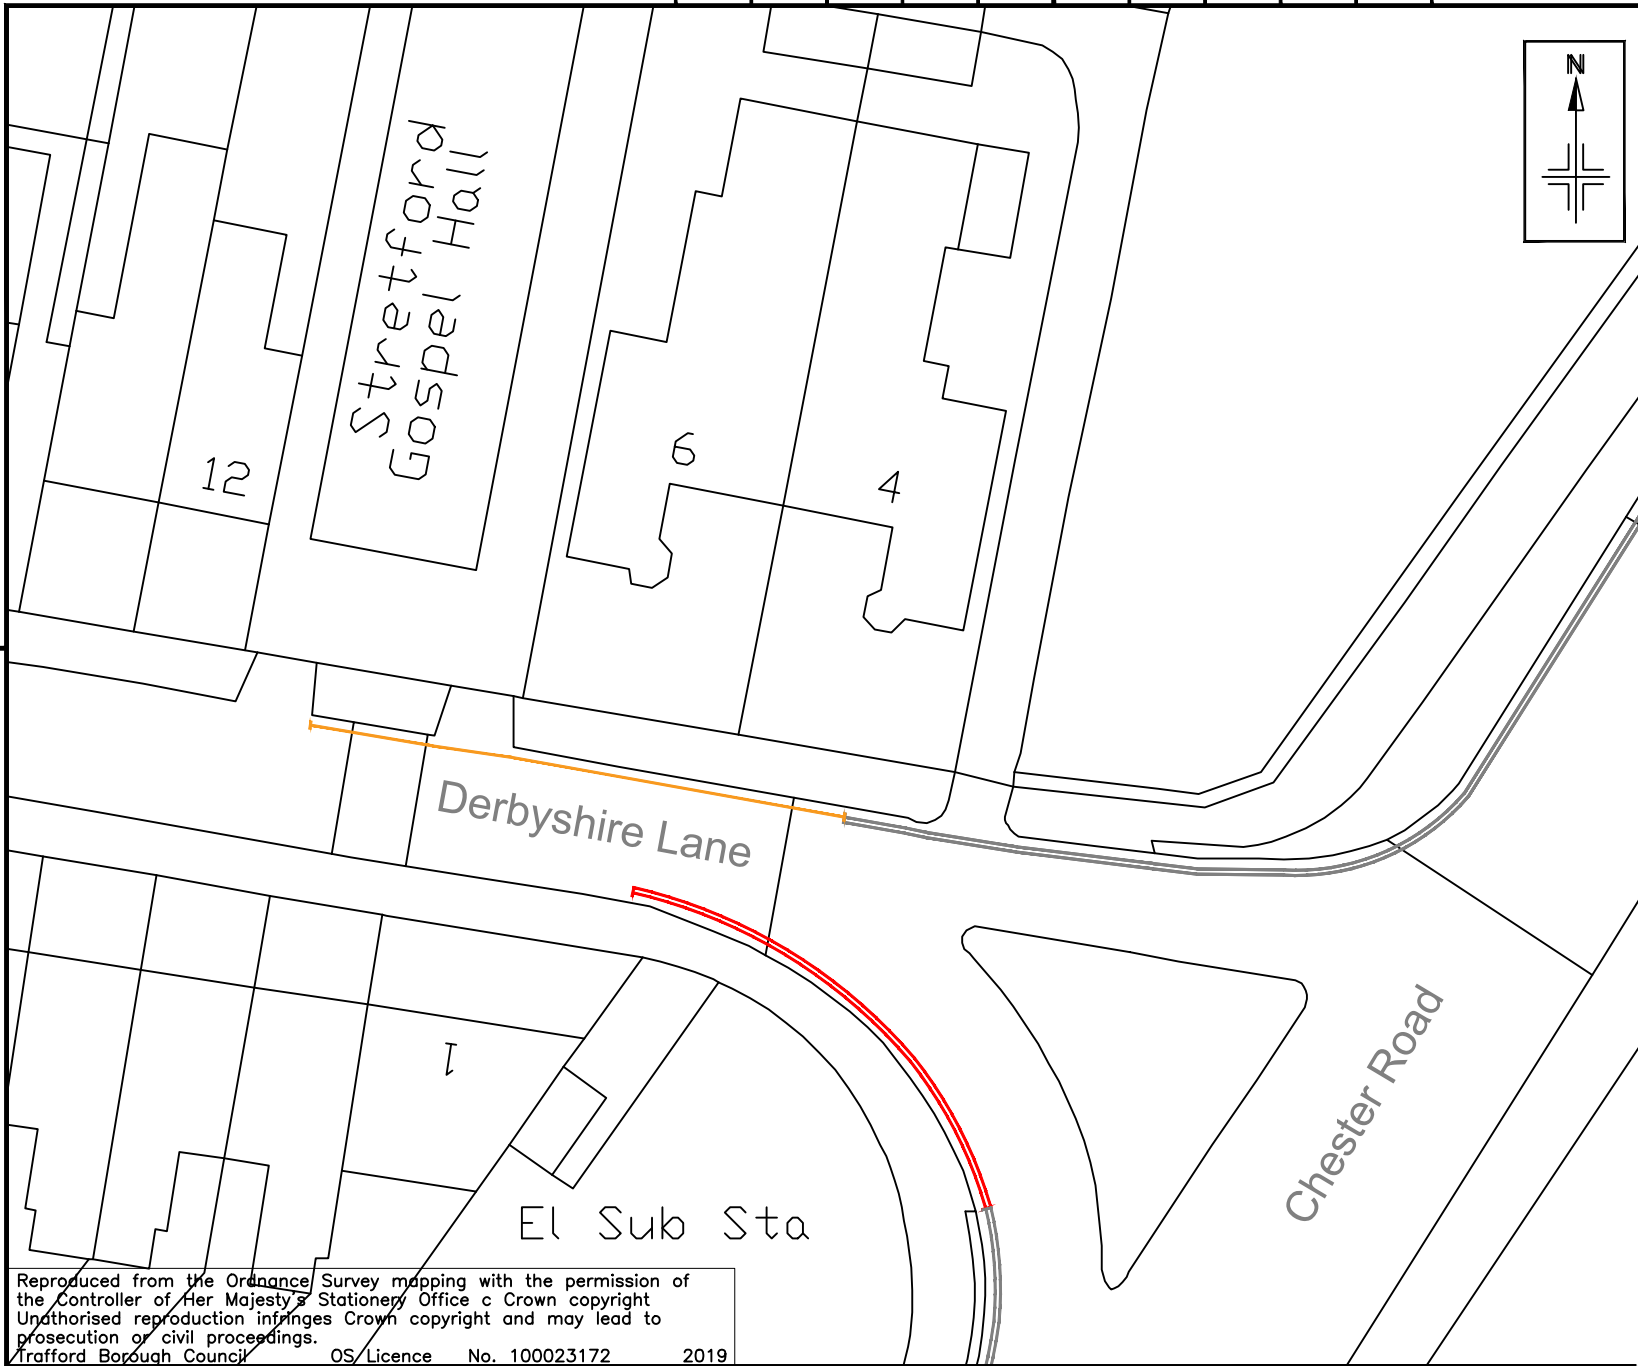

0 100

KEY

-  Proposed new 'No Waiting Mon - Sat 8am - 6pm' restriction.
-  Existing 'No Waiting At Any Time' restriction to be re-marked.
-  Existing 'No Waiting At Any Time' restriction.

Rev	Rev details	Drwn	Chkd	Appd	Date
Designed:	AK				Date: 21/06/22
Drawn:	AK				Date: 21/06/22
Checked:	TC				Date: 21/06/22
Approved:	KH				Date: 21/06/22

Copyright in this design © Amey

www.amey.co.uk

Client

Project Name

E9207- DERBYSHIRE LANE, STRETFORD

Drawing Title

PROPOSED 'NO WAITING - MON-SAT 8AM-6PM'

Original Drg Size : A4 Scale : NTS

Dimensions : M

Drawing Status

CONSULTATION PLAN

Suitability

Drawing No

E9207- 001

Revision

Reproduced from the Ordnance Survey mapping with the permission of the Controller of Her Majesty's Stationery Office © Crown copyright. Unauthorised reproduction infringes Crown copyright and may lead to prosecution or civil proceedings.